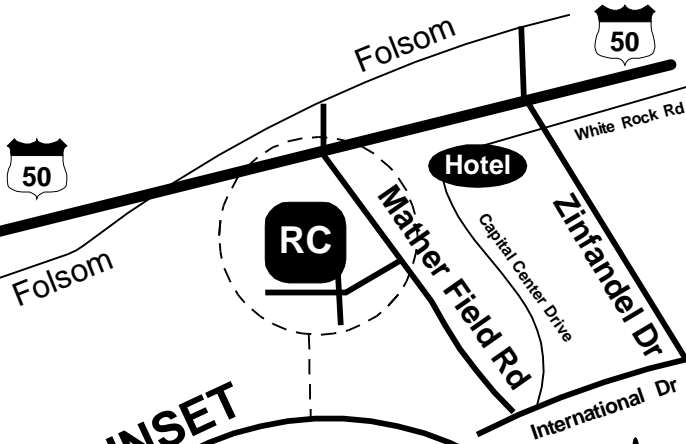

From Reno
Heading West on I-80
Take Business 80 West
Take Hwy. 50 East (South Tahoe)
At Mather Field Rd go south (right),
Turn right on Rockingham Dr,
Turn right on Old Placerville Rd,
Left on 2nd entrance of Ramos Circle.

From Placerville / Tahoe:
Heading West on Hwy 50
At Mather Field Rd go south (left),
Turn right on Rockingham Dr,
Turn right on Old Placerville Rd,
Left on 2nd entrance of Ramos Circle.

Watt Ave

From Bay Area
Heading East on Business 80,
Continue on 50 East
At Mather Field Rd go south (right),
Turn right on Rockingham Dr,
Turn right on Old Placerville Rd,
Left on 2nd entrance of Ramos Circle.

From L.A.,
Heading North on I-5
Exit Hwy 50, East toward Tahoe,
At Mather Field Rd go south (right),
Turn right on Rockingham Dr,
Turn right on Old Placerville Rd,
Left on 2nd entrance of Ramos Circle.

From L.A.,
Heading North on 99
Exit Hwy 50, East toward Tahoe,
At Mather Field Rd go south (right),
Turn right on Rockingham Dr,
Turn right on Old Placerville Rd,
Left on 2nd entrance of Ramos Circle.