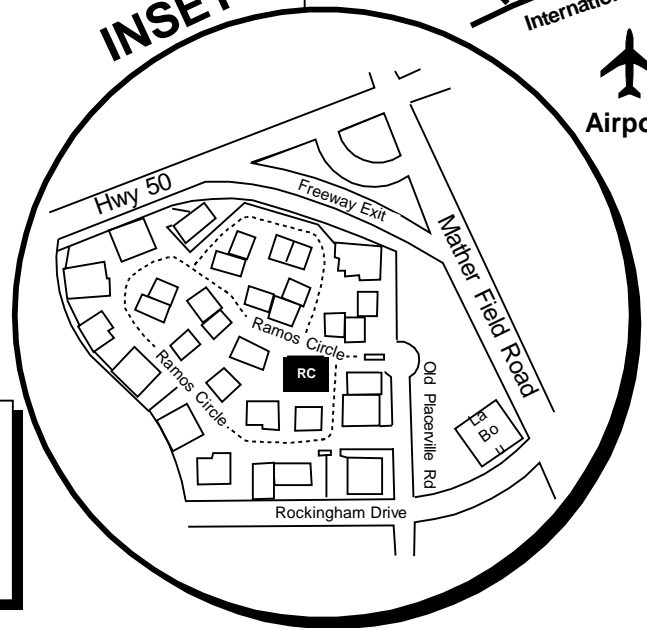

From Reno
Heading West on I-80
Take Business 80 West
Take Hwy. 50 East (South Tahoe)
At Mather Field Rd go south (right),
Turn right on Rockingham Dr,
Turn right on Old Placerville Rd,
Left on 2nd entrance of Ramos Circle.

From Placerville / Tahoe:
Heading West on Hwy 50
At Mather Field Rd go south (left),
Turn right on Rockingham Dr,
Turn right on Old Placerville Rd,
Left on 2nd entrance of Ramos Circle.

Watt Ave

From Bay Area
Heading East on Business 80,
Continue on 50 East
At Mather Field Rd go south (right),
Turn right on Rockingham Dr,
Turn right on Old Placerville Rd,
Left on 2nd entrance of Ramos Circle.

From L.A.,
Heading North on I-5
Exit Hwy 50, East toward Tahoe,
At Mather Field Rd go south (right),
Turn right on Rockingham Dr,
Turn right on Old Placerville Rd,
Left on 2nd entrance of Ramos Circle.

From L.A.,
Heading North on 99
Exit Hwy 50, East toward Tahoe,
At Mather Field Rd go south (right),
Turn right on Rockingham Dr,
Turn right on Old Placerville Rd,
Left on 2nd entrance of Ramos Circle.